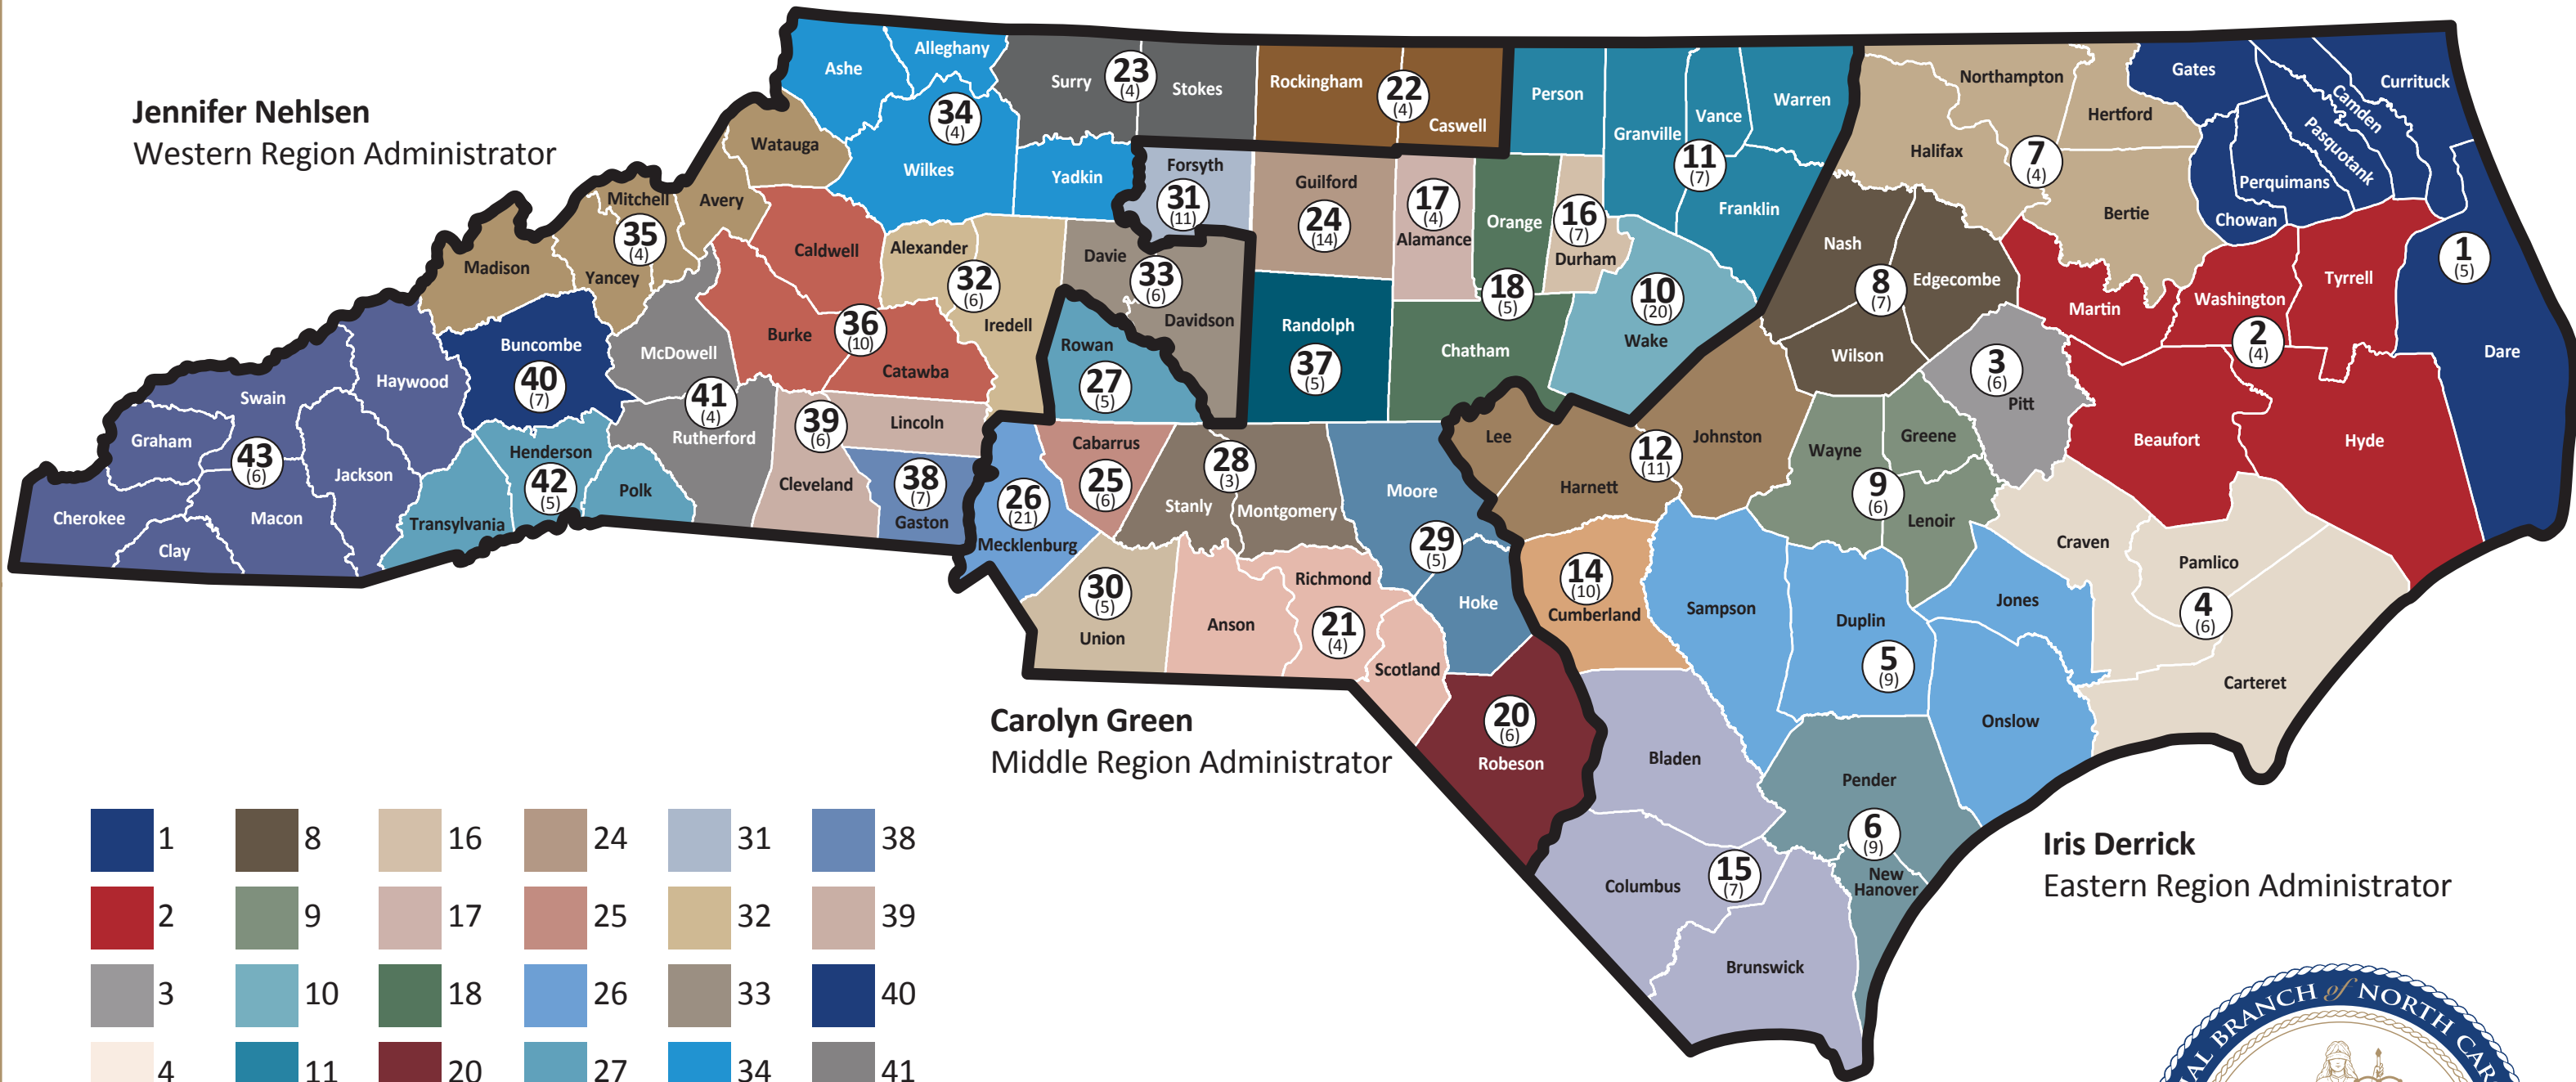

NORTH CAROLINA GUARDIAN AD LITEM DISTRICT MAP

Jennifer Nehlsen
Western Region Administrator

Carolyn Green
Middle Region Administrator

Iris Derrick
Eastern Region Administrator

1	8	16	24	31	38
2	9	17	25	32	39
3	10	18	26	33	40
4	11	20	27	34	41
5	12	21	28	35	42
6	14	22	29	36	43
7	15	23	30	37	

(#) Number of Judges in District