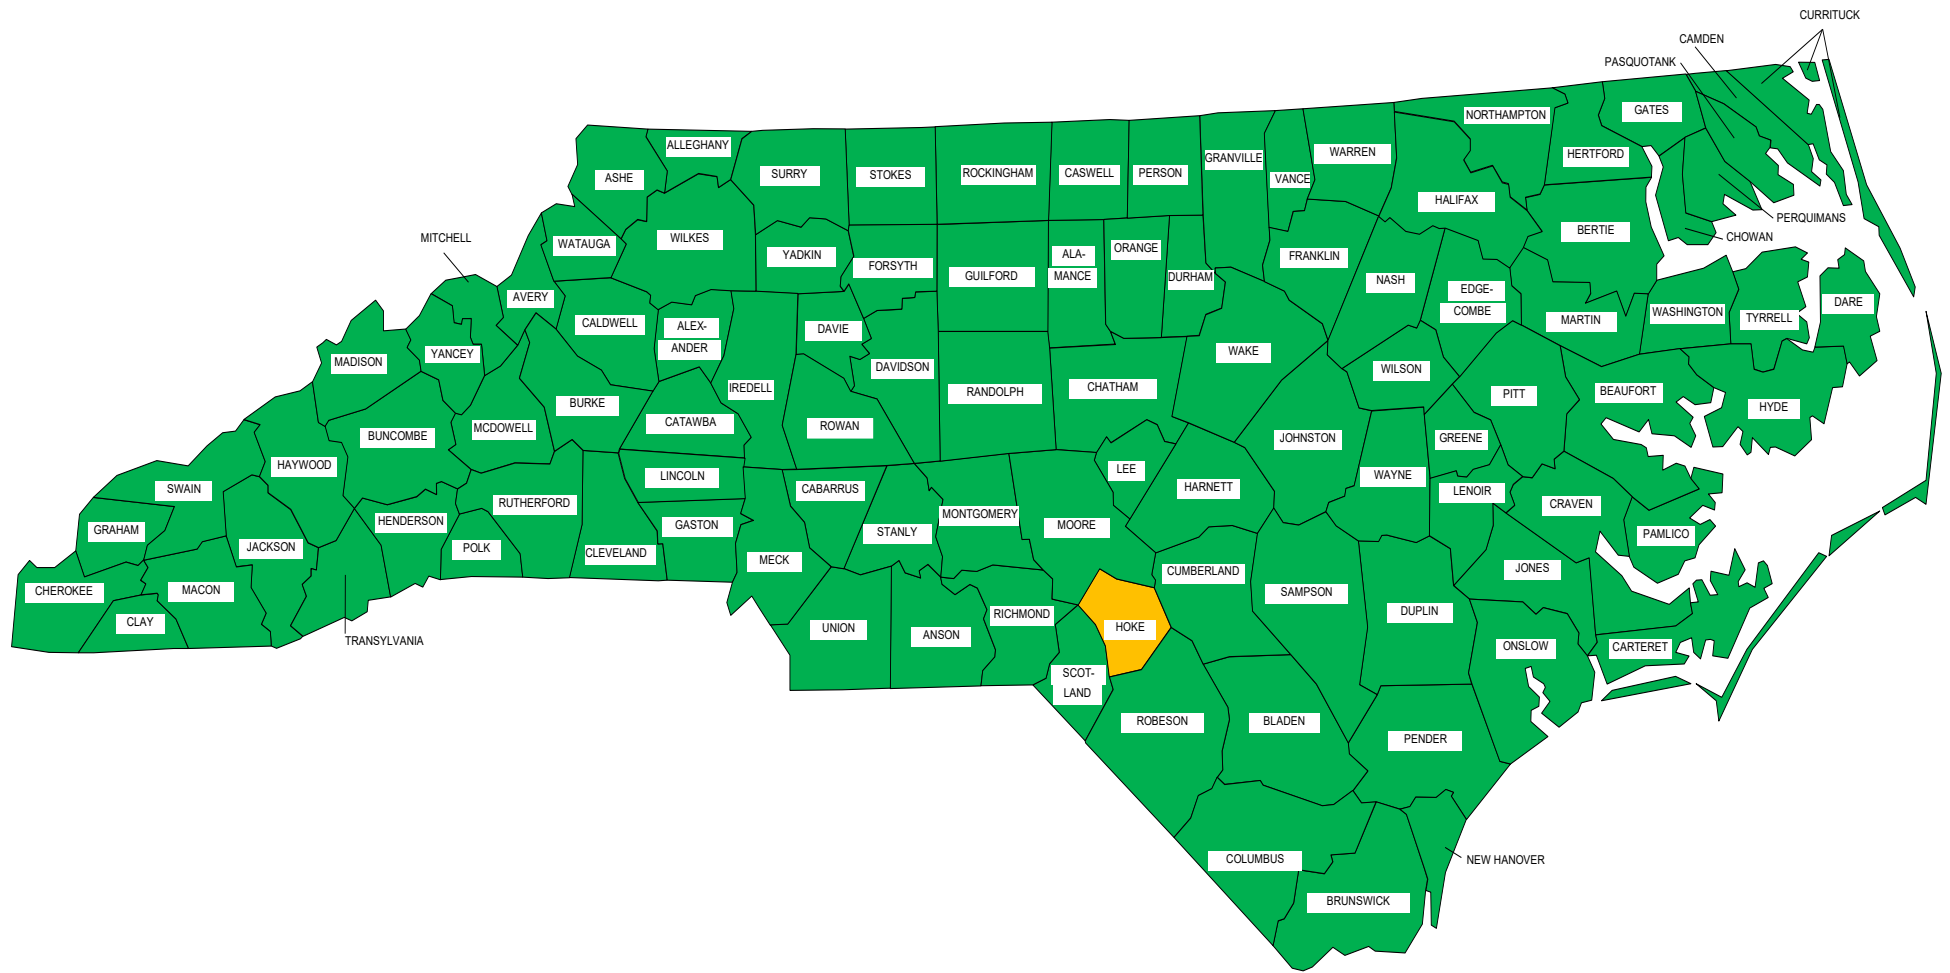

CRAVE Courtroom Audio Visual Experience Implementation Status

-  Surveyed – Pending County Review / Installation
-  CRAVE in Production