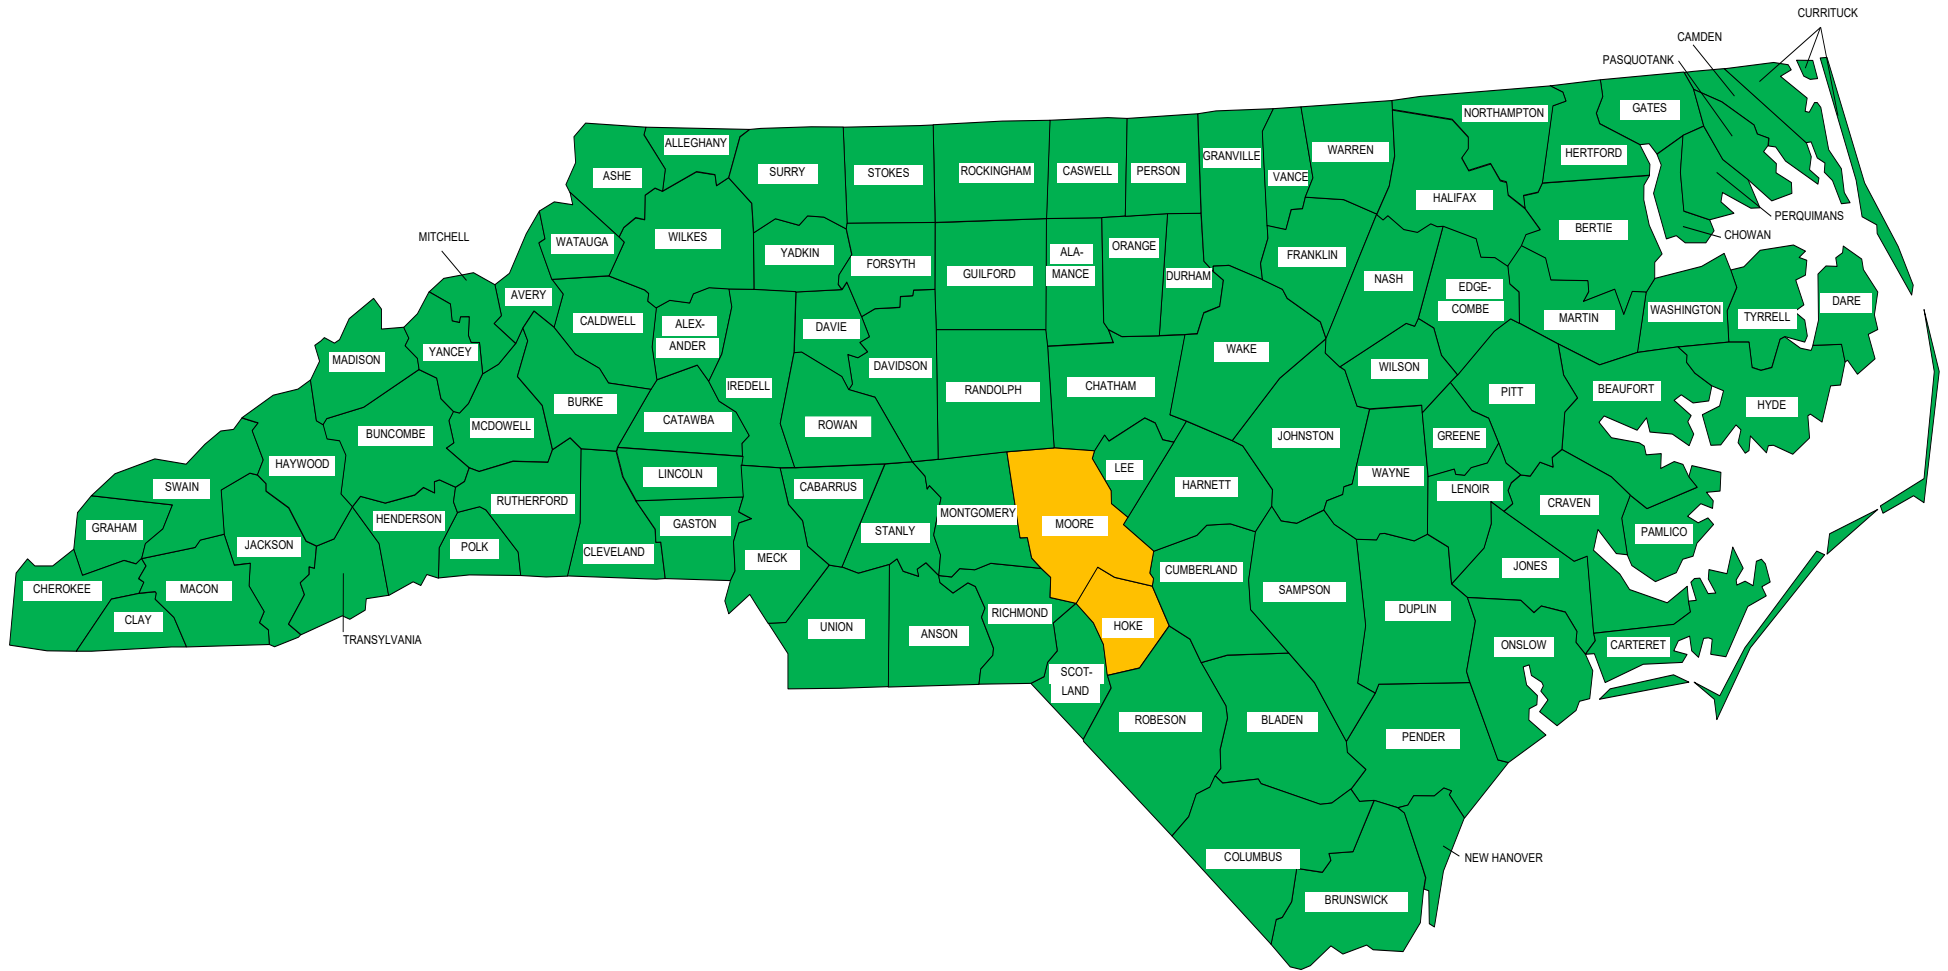

CRAVE Courtroom Audio Visual Experience Implementation Status

-  Surveyed – Pending County Review / Installation
-  CRAVE in Production